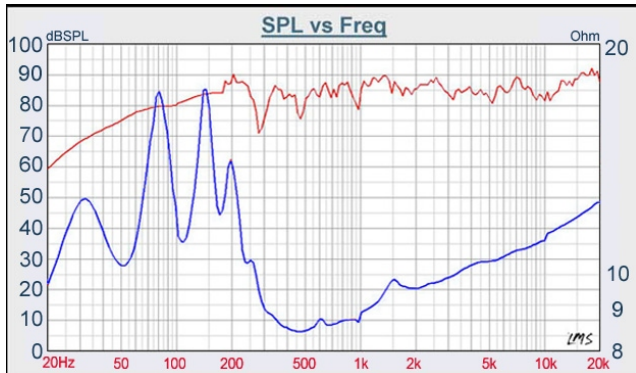

D4-1 Package include:

- 4" Full range driver 2pcs
- Instructions Guide
- All wood plates and accessory

SYSTEM SPECIFICATION

◆ PRODUCT NUMBER:	D4-1
◆ SYSTEM TYPE	Full range
◆ NOMINAL IMPEDANCE	8ohm
◆ FREQUENCY RANGE(-10dB)	25 - 20 K Hz
◆ FREQUENCY RESPONSE(-3dB)	40 - 20 K Hz
◆ SENSITIVITY(1M/1W)	88 +/- 2dB
◆ RATED POWER INPUT	25W
◆ MAXIMUM POWER INPUT	50W
◆ DRIVER:	W4-1617 Super 4" Full range
◆ ENCLOSURE STRUCTURE	9 & 18mm HDF
◆ NET WEIGHT	12.5Kg / pc
◆ DIMENSIONS	162W x320D x500H (mm)
◆ PACKING	Gift Box