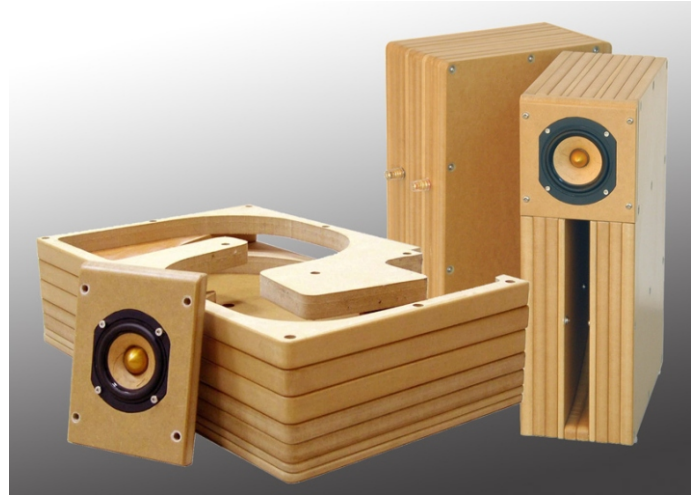

D4-1 Package include:

- 4" Full range driver 2pcs
- Instructions Guide
- All wood plates and accessory

SYSTEM SPECIFICATION

◆ PRODUCT NUMBER:	D4-1
◆ SYSTEM TYPE	Full range
◆ NOMINAL IMPEDANCE	8ohm
◆ FREQUENCY RANGE(-10dB)	25 - 20 K Hz
◆ FREQUENCY RESPONSE(-3dB)	40 - 20 K Hz
◆ SENSITIVITY(1M/1W)	88 +/- 2dB
◆ RATED POWER INPUT	25W
◆ MAXIMUM POWER INPUT	50W
◆ DRIVER:	W4-1617 Super 4" Full range
◆ ENCLOSURE STRUCTURE	9 & 18mm HDF
◆ NET WEIGHT	12.5Kg / pc
◆ DIMENSIONS	162W x320D x500H (mm)
◆ PACKING	Gift Box